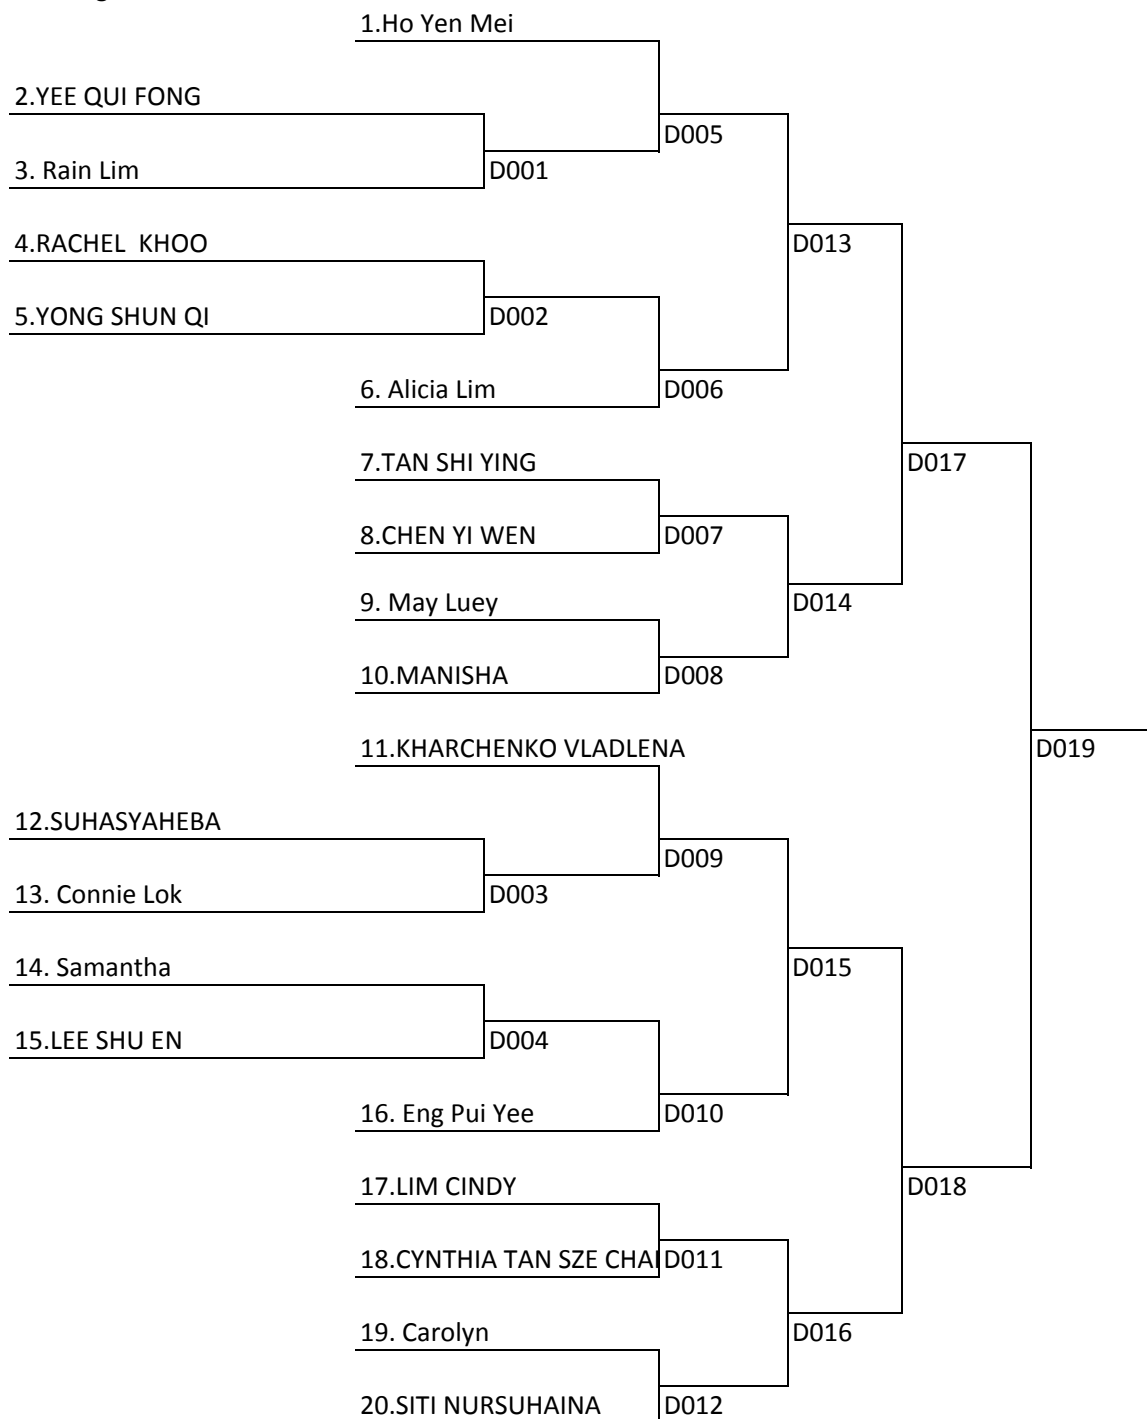

Boy Single U-12

Boy Single U-12

Boy Single Under 16

Girl Single U-12

Girl Single U-16

Women Double Open Below 35

Men Single Open Below 35

Men Single Open Below 35

Men Double Open Below 35

Men Double Open Below 35

Boy Double Under 12

Mixed Double Open below 35

Boy Double Under 16