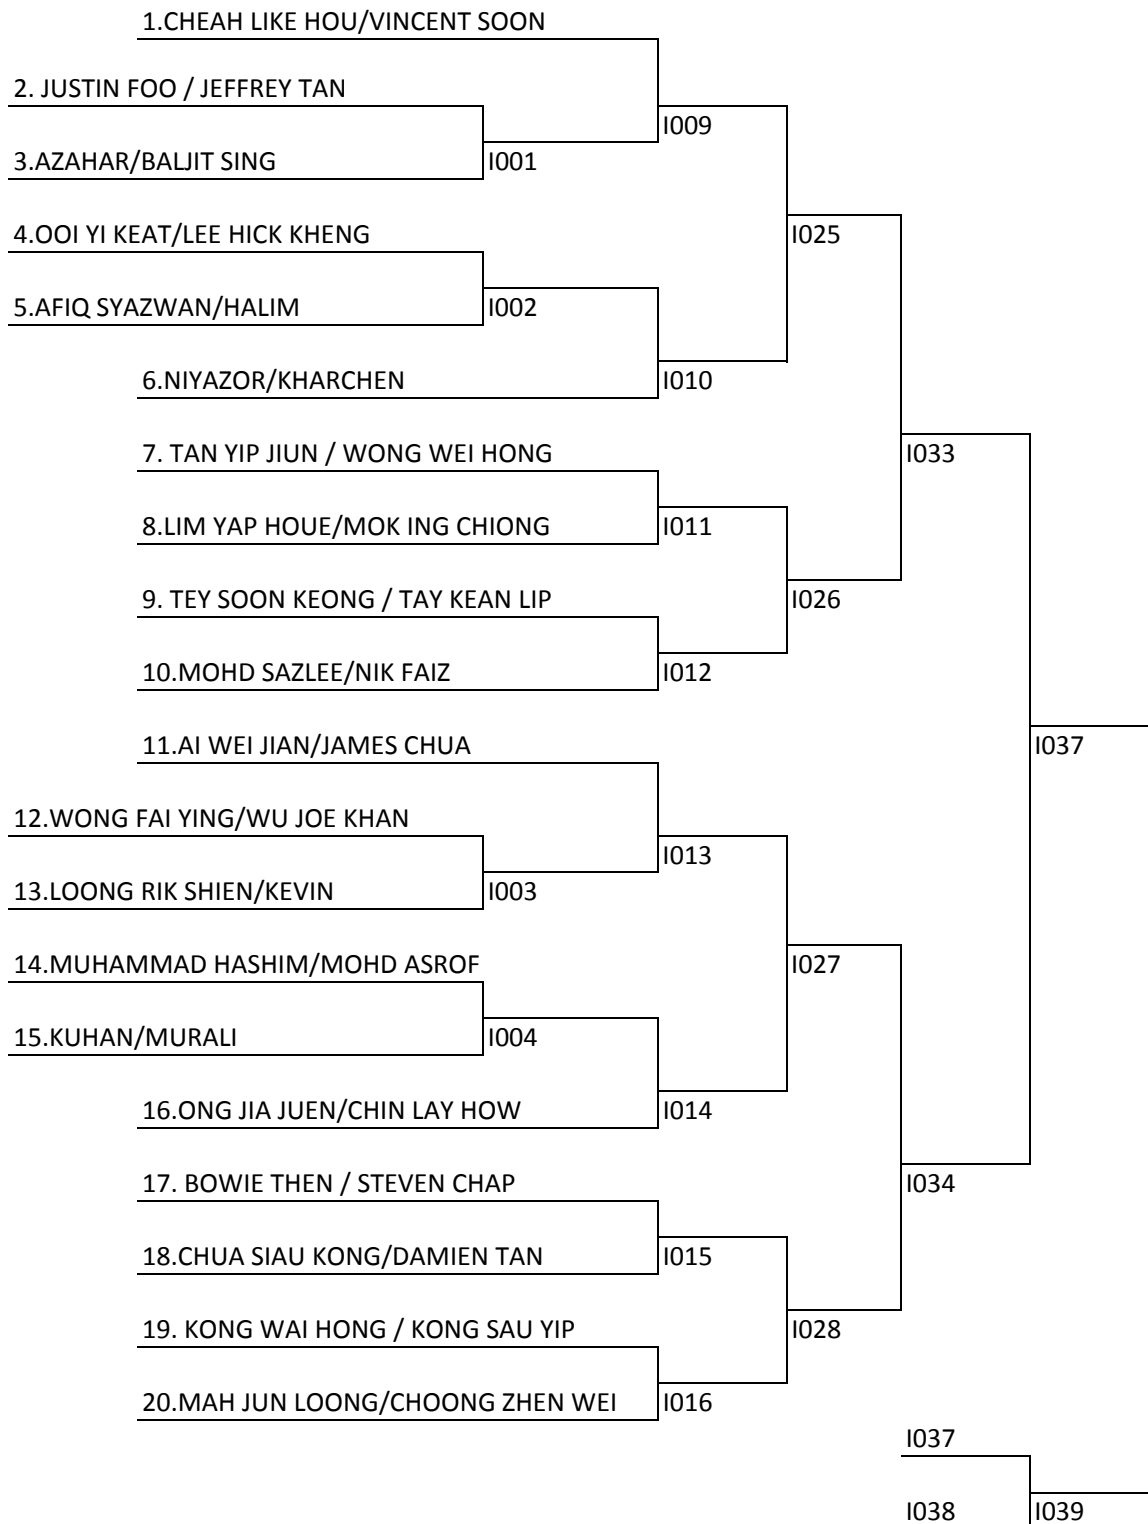

Boy Single U-12

Boy Single U-12

Boy Single Under 16

Girl Single U-12

Girl Single U-16

Women Double Open Below 35

Men Single Open Below 35

Men Single Open Below 35

Men Double Open Below 35

Men Double Open Below 35

Boy Double Under 12

Mixed Double Open below 35

Boy Double Under 16