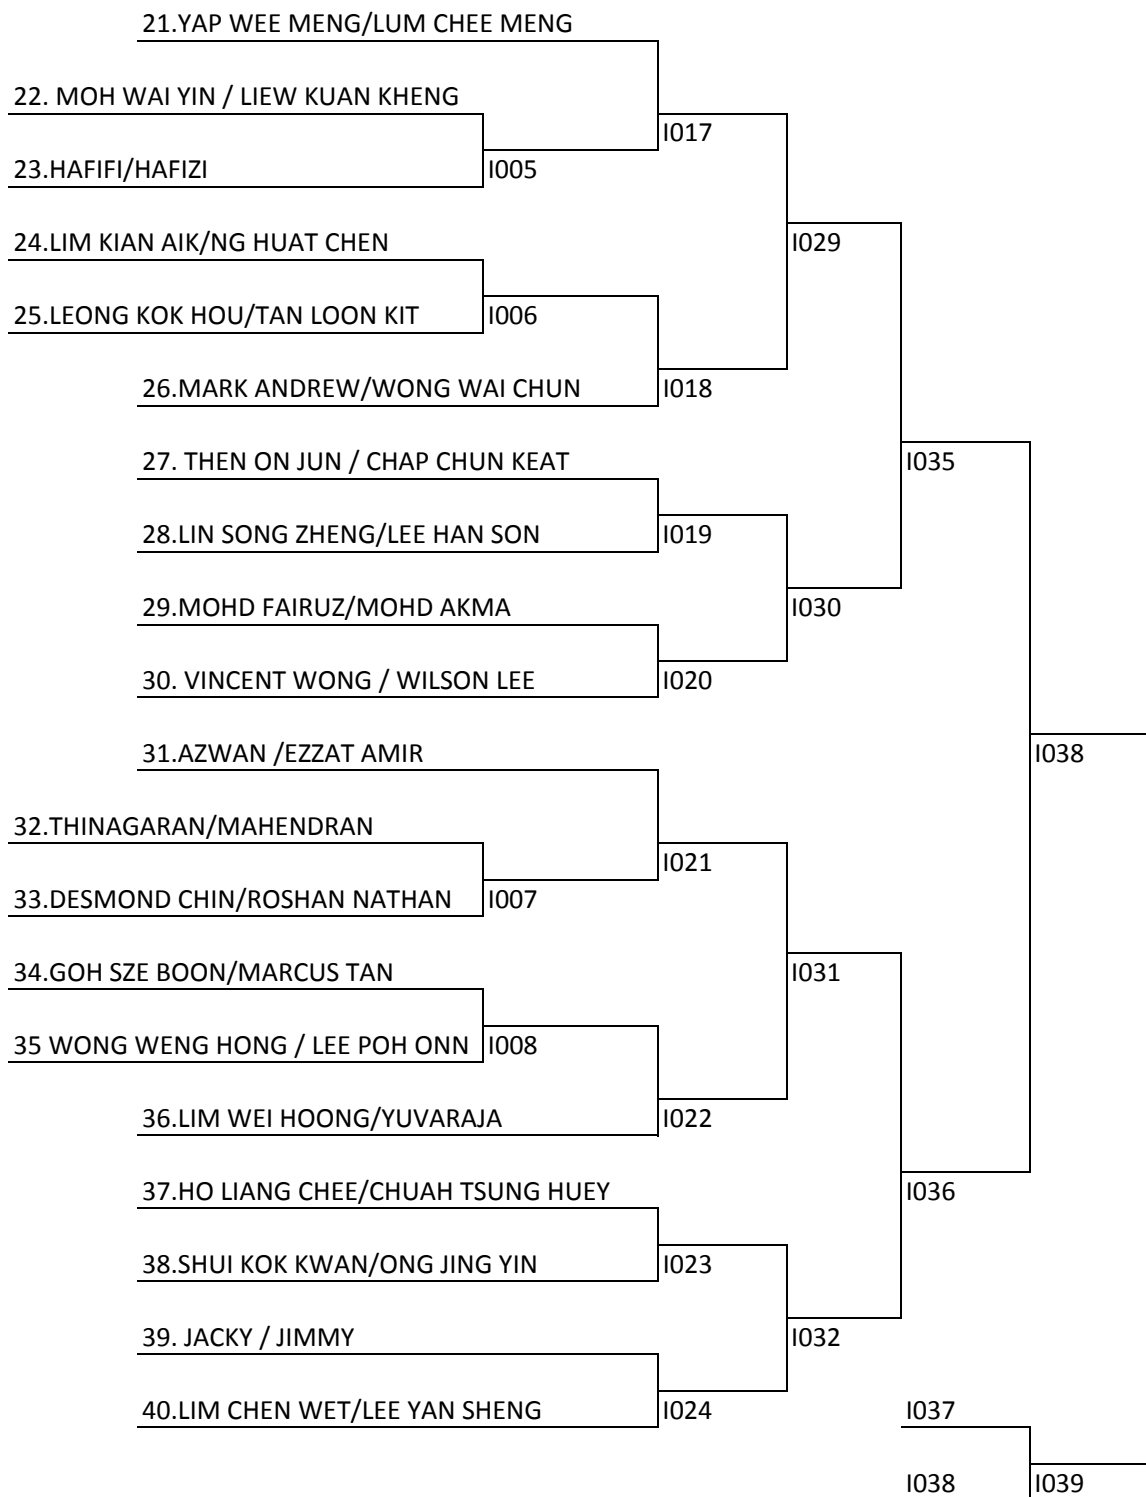

Boy Single U-12

Boy Single U-12

Boy Single Under 16

Girl Single U-12

Girl Single U-16

Women Double Open Below 35

Men Single Open Below 35

Men Single Open Below 35

Men Double Open Below 35

Men Double Open Below 35

Boy Double Under 12

Mixed Double Open below 35

Boy Double Under 16