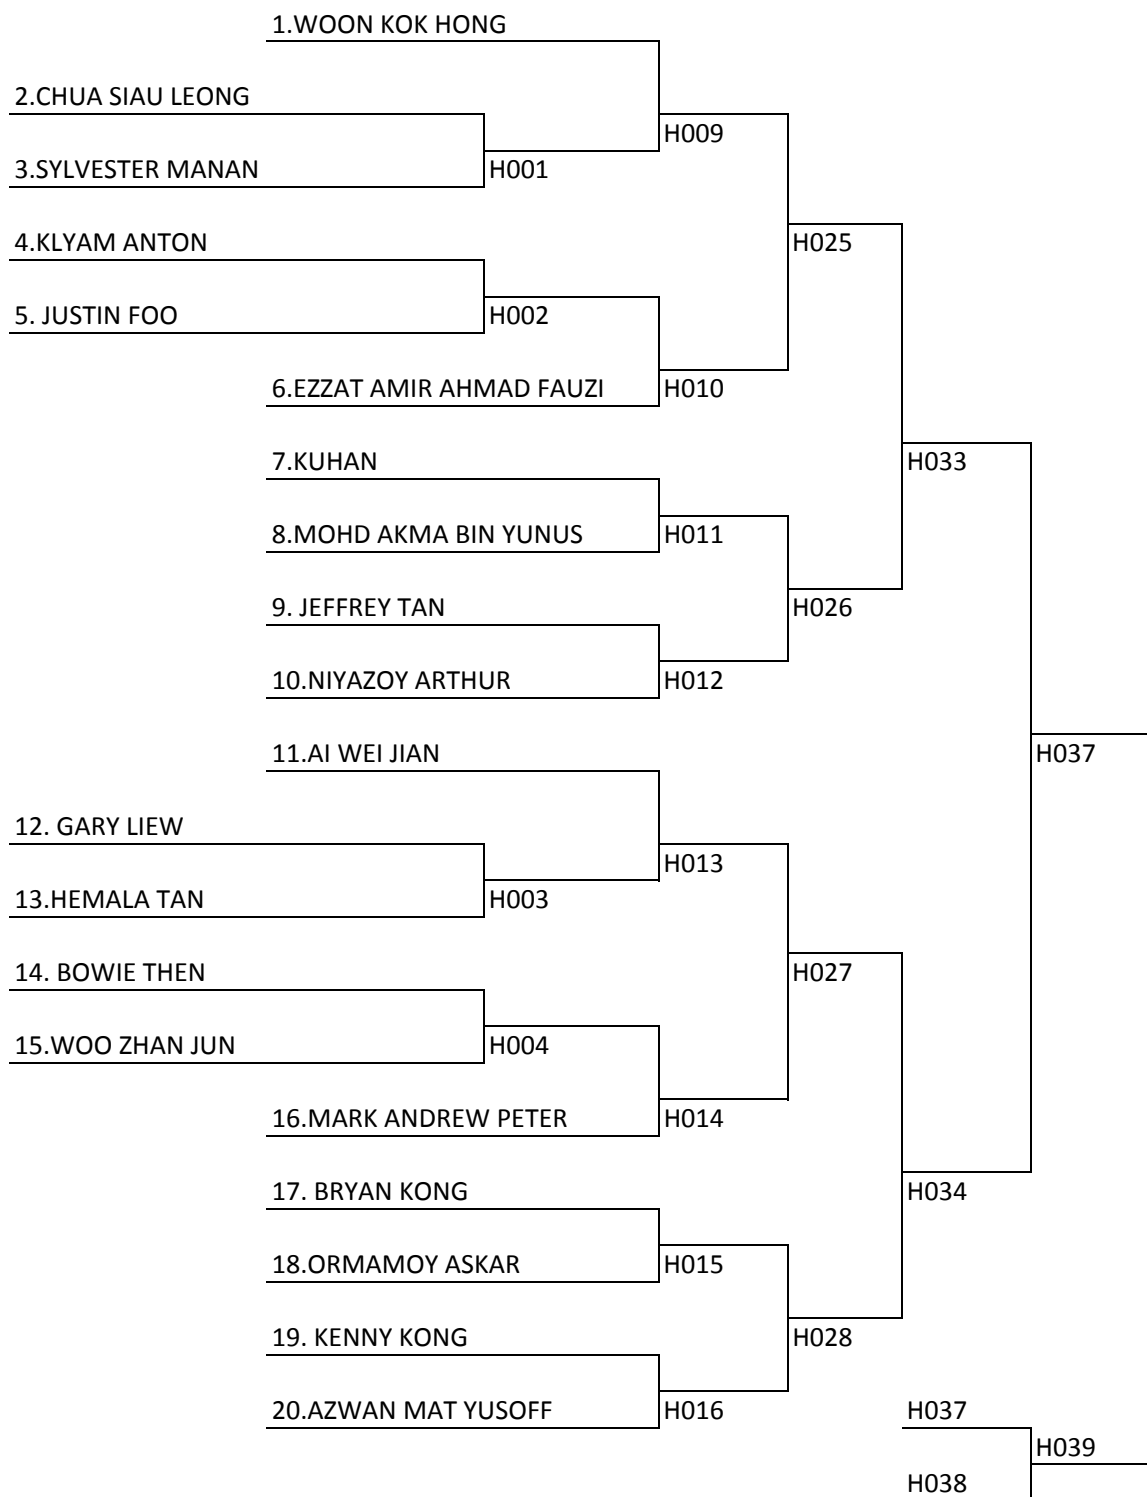

Boy Single U-12

Boy Single U-12

Boy Single Under 16

Girl Single U-12

Girl Single U-16

Women Double Open Below 35

Men Single Open Below 35

Men Single Open Below 35

Men Double Open Below 35

Men Double Open Below 35

Boy Double Under 12

Mixed Double Open below 35

Boy Double Under 16