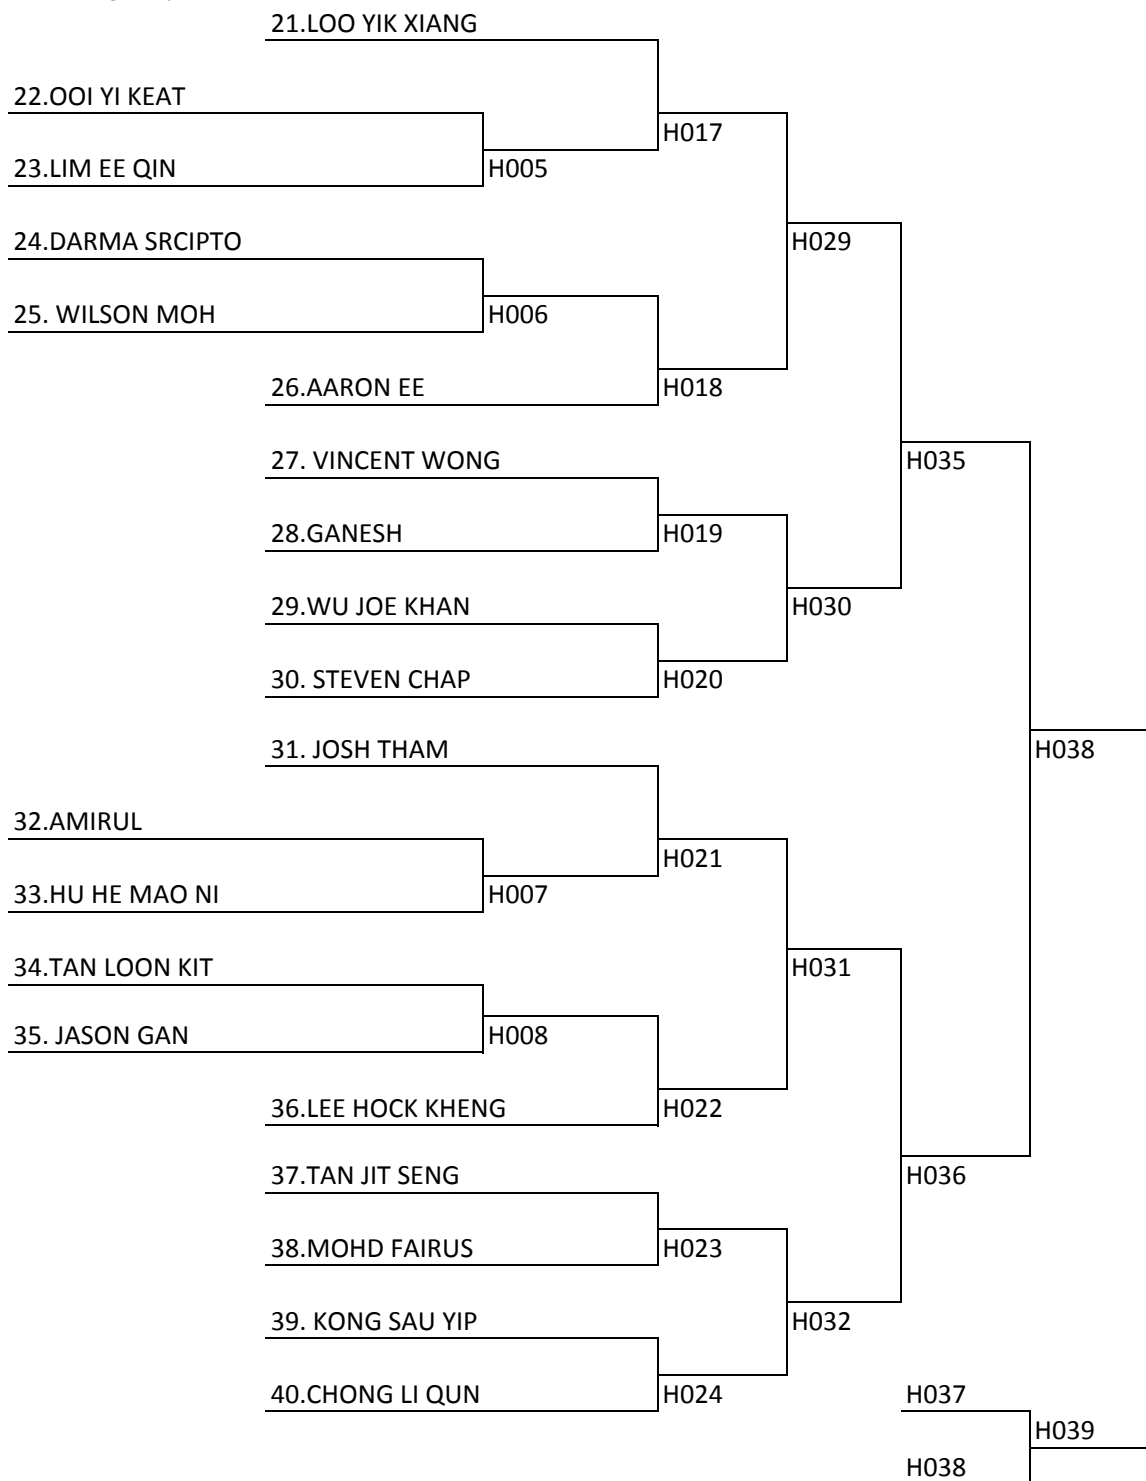

Boy Single U-12

Boy Single U-12

Boy Single Under 16

Girl Single U-12

Girl Single U-16

Women Double Open Below 35

Men Single Open Below 35

Men Single Open Below 35

Men Double Open Below 35

Men Double Open Below 35

Boy Double Under 12

Mixed Double Open below 35

Boy Double Under 16