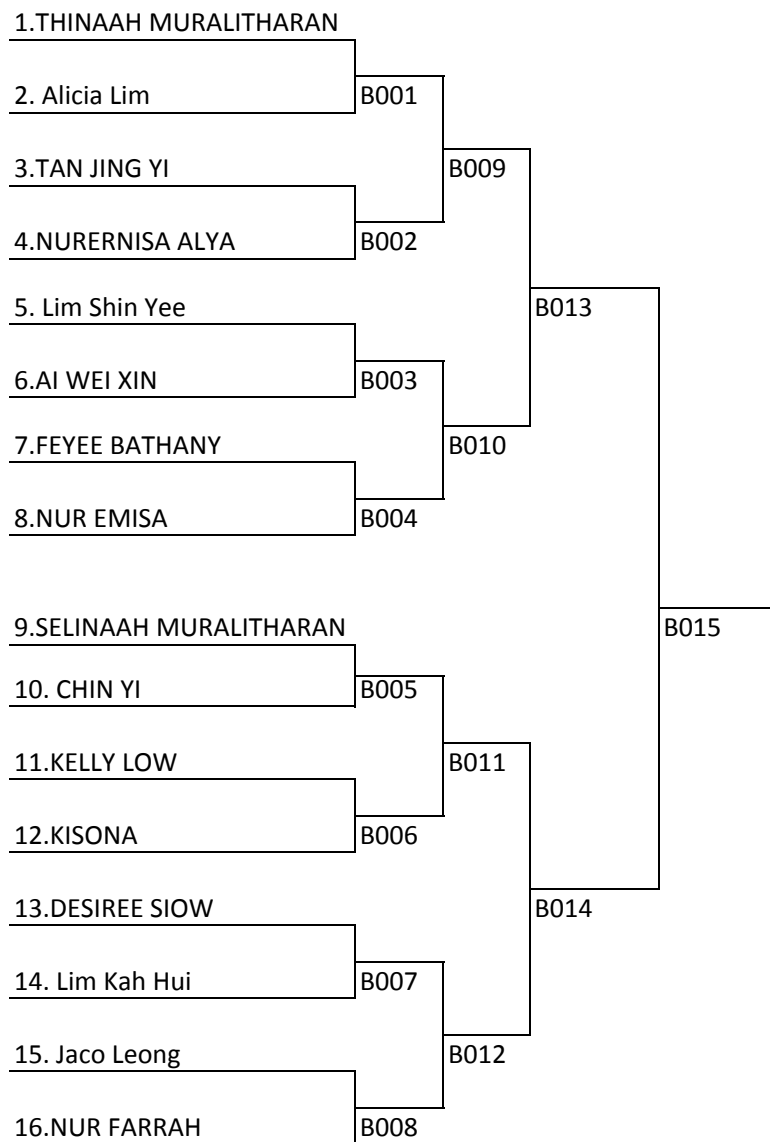

Boy Single U-12

Boy Single U-12

Boy Single Under 16

Girl Single U-12

Girl Single U-16

Women Double Open Below 35

Men Single Open Below 35

Men Single Open Below 35

Men Double Open Below 35

Men Double Open Below 35

Boy Double Under 12

Mixed Double Open below 35

Boy Double Under 16