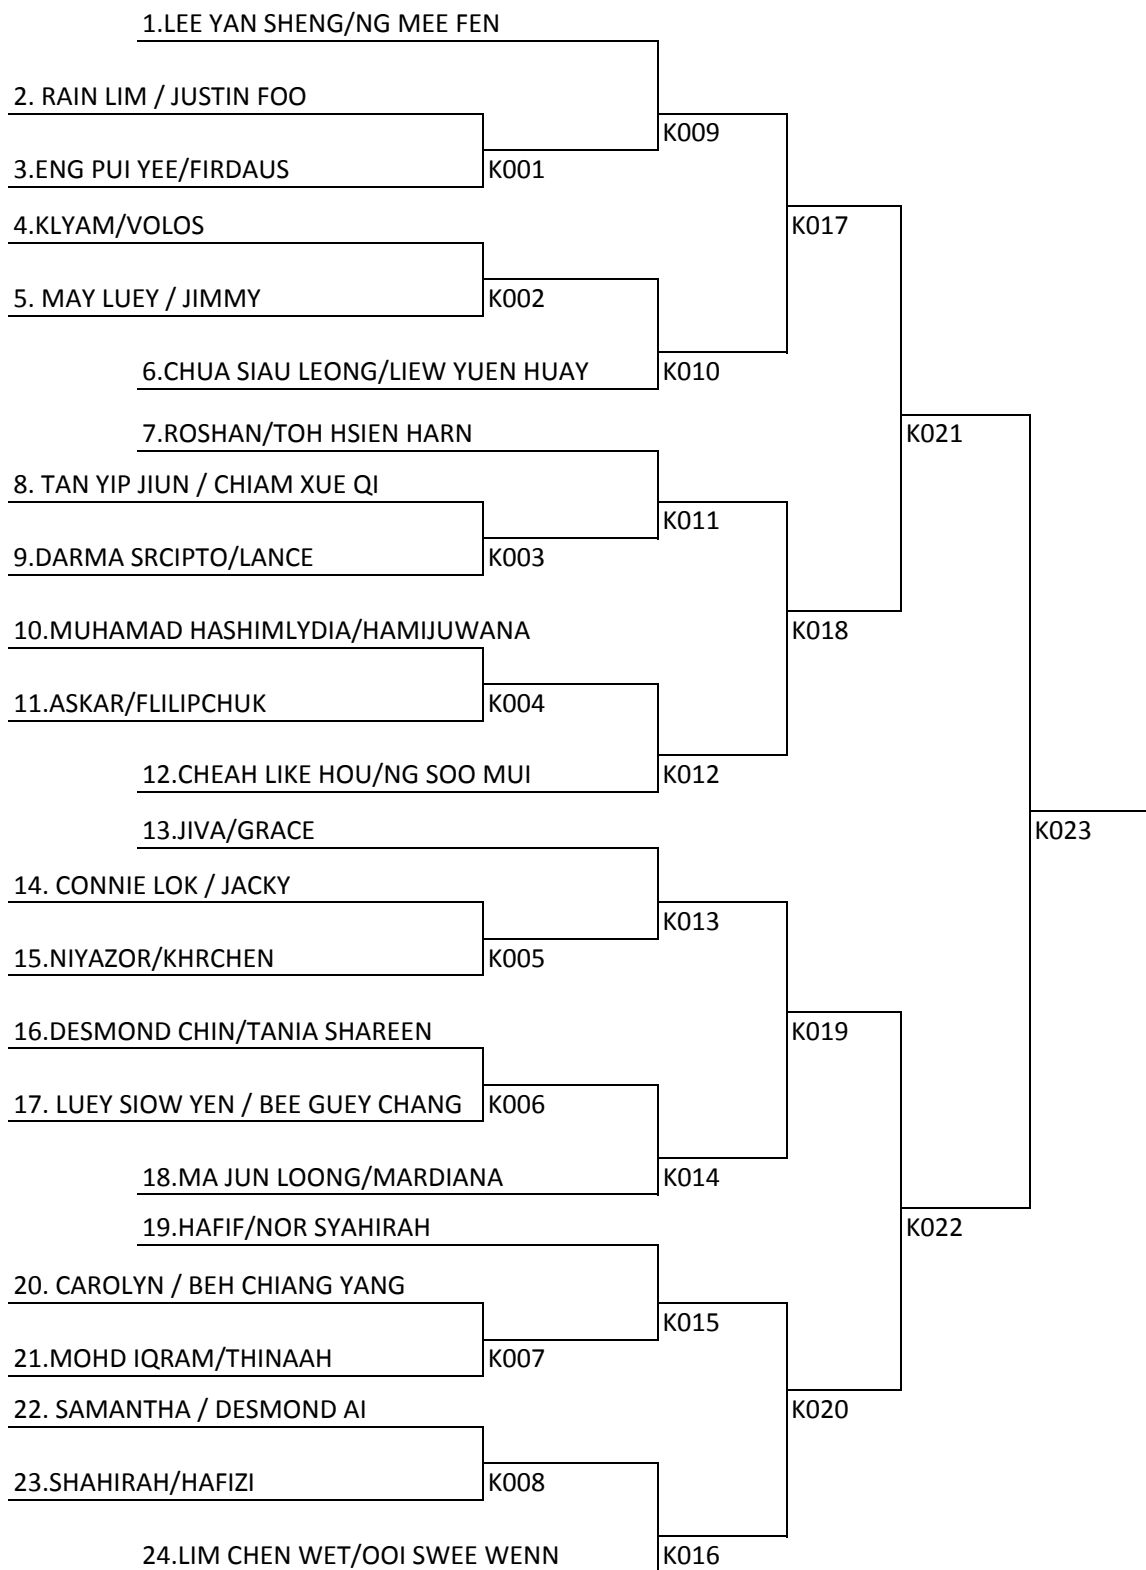

Boy Single U-12

Boy Single U-12

Boy Single Under 16

Girl Single U-12

Girl Single U-16

Women Double Open Below 35

Men Single Open Below 35

Men Single Open Below 35

Men Double Open Below 35

Men Double Open Below 35

Boy Double Under 12

Mixed Double Open below 35

Boy Double Under 16