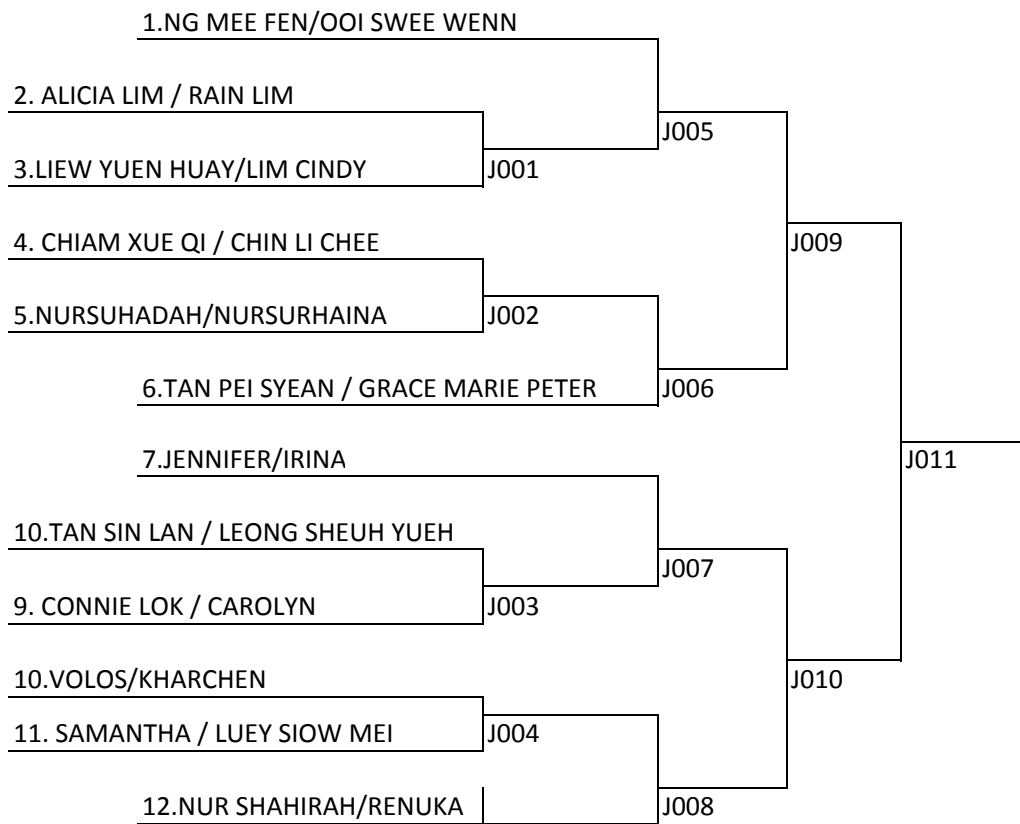

Boy Single U-12

Boy Single U-12

Boy Single Under 16

Girl Single U-12

Girl Single U-16

Women Double Open Below 35

Men Single Open Below 35

Men Single Open Below 35

Men Double Open Below 35

Men Double Open Below 35

Boy Double Under 12

Mixed Double Open below 35

Boy Double Under 16